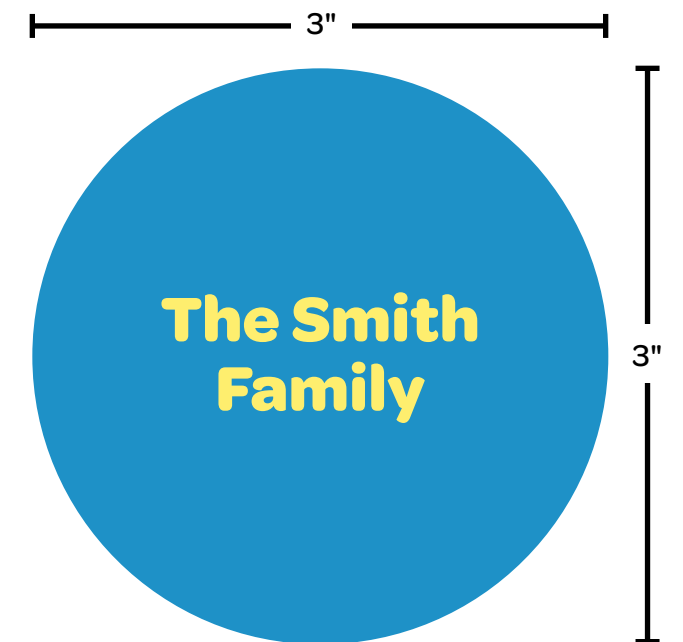

Shedd Aquarium / Partners In Play

Donor Recognition Fact Sheet

$2,500 gift amount

Sign location

In Shedd's new Polar Play Zone exhibit, just past the penguin area, heading toward the beluga exhibit.

Sign Specifications

13' wide x 5 1/2' tall sign

Bubble Specifications

Dark blue background with bright yellow text

Digitally printed to 3" round acrylic piece

24 character limit per piece (2 lines are allowed, but 24 characters total)

Install time depends on receipt of gifts. They are fabricated in groups of 10. When Shedd receives a group, it would take approximately 1 month for bubbles to be installed.