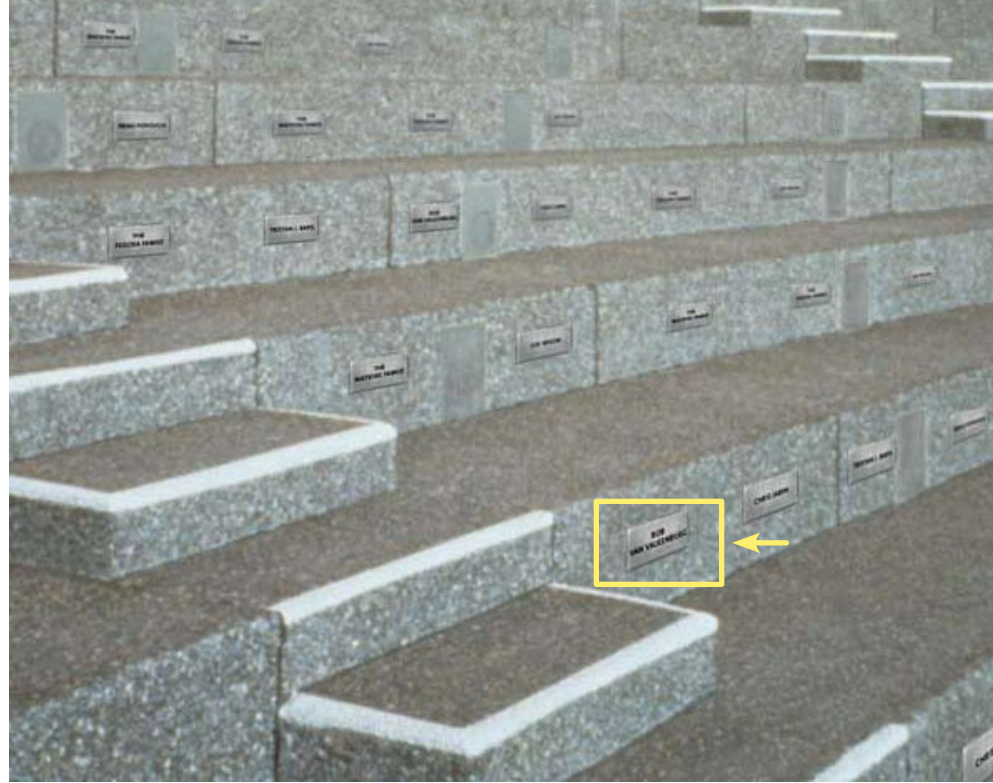

13' wide x 5 1/2' tall sign

Bubble Specifications

Dark blue background with bright yellow text

Digitally printed to 3" round acrylic piece

24 character limit per piece (2 lines are allowed, but 24 characters total)

Install time depends on receipt of gifts. They are fabricated in groups of 10. When Shedd receives a group, it would take approximately 1 month for bubbles to be installed.

Shedd Aquarium / Show Stopper

Donor Recognition Fact Sheet

\$5,000 gift amount

Sign locations

In Shedd's newly improved amphitheater seating 1,100 guests for our new feature presentation – *Fantasea*.

Plaque Specifications

Engraved bronze (metal)