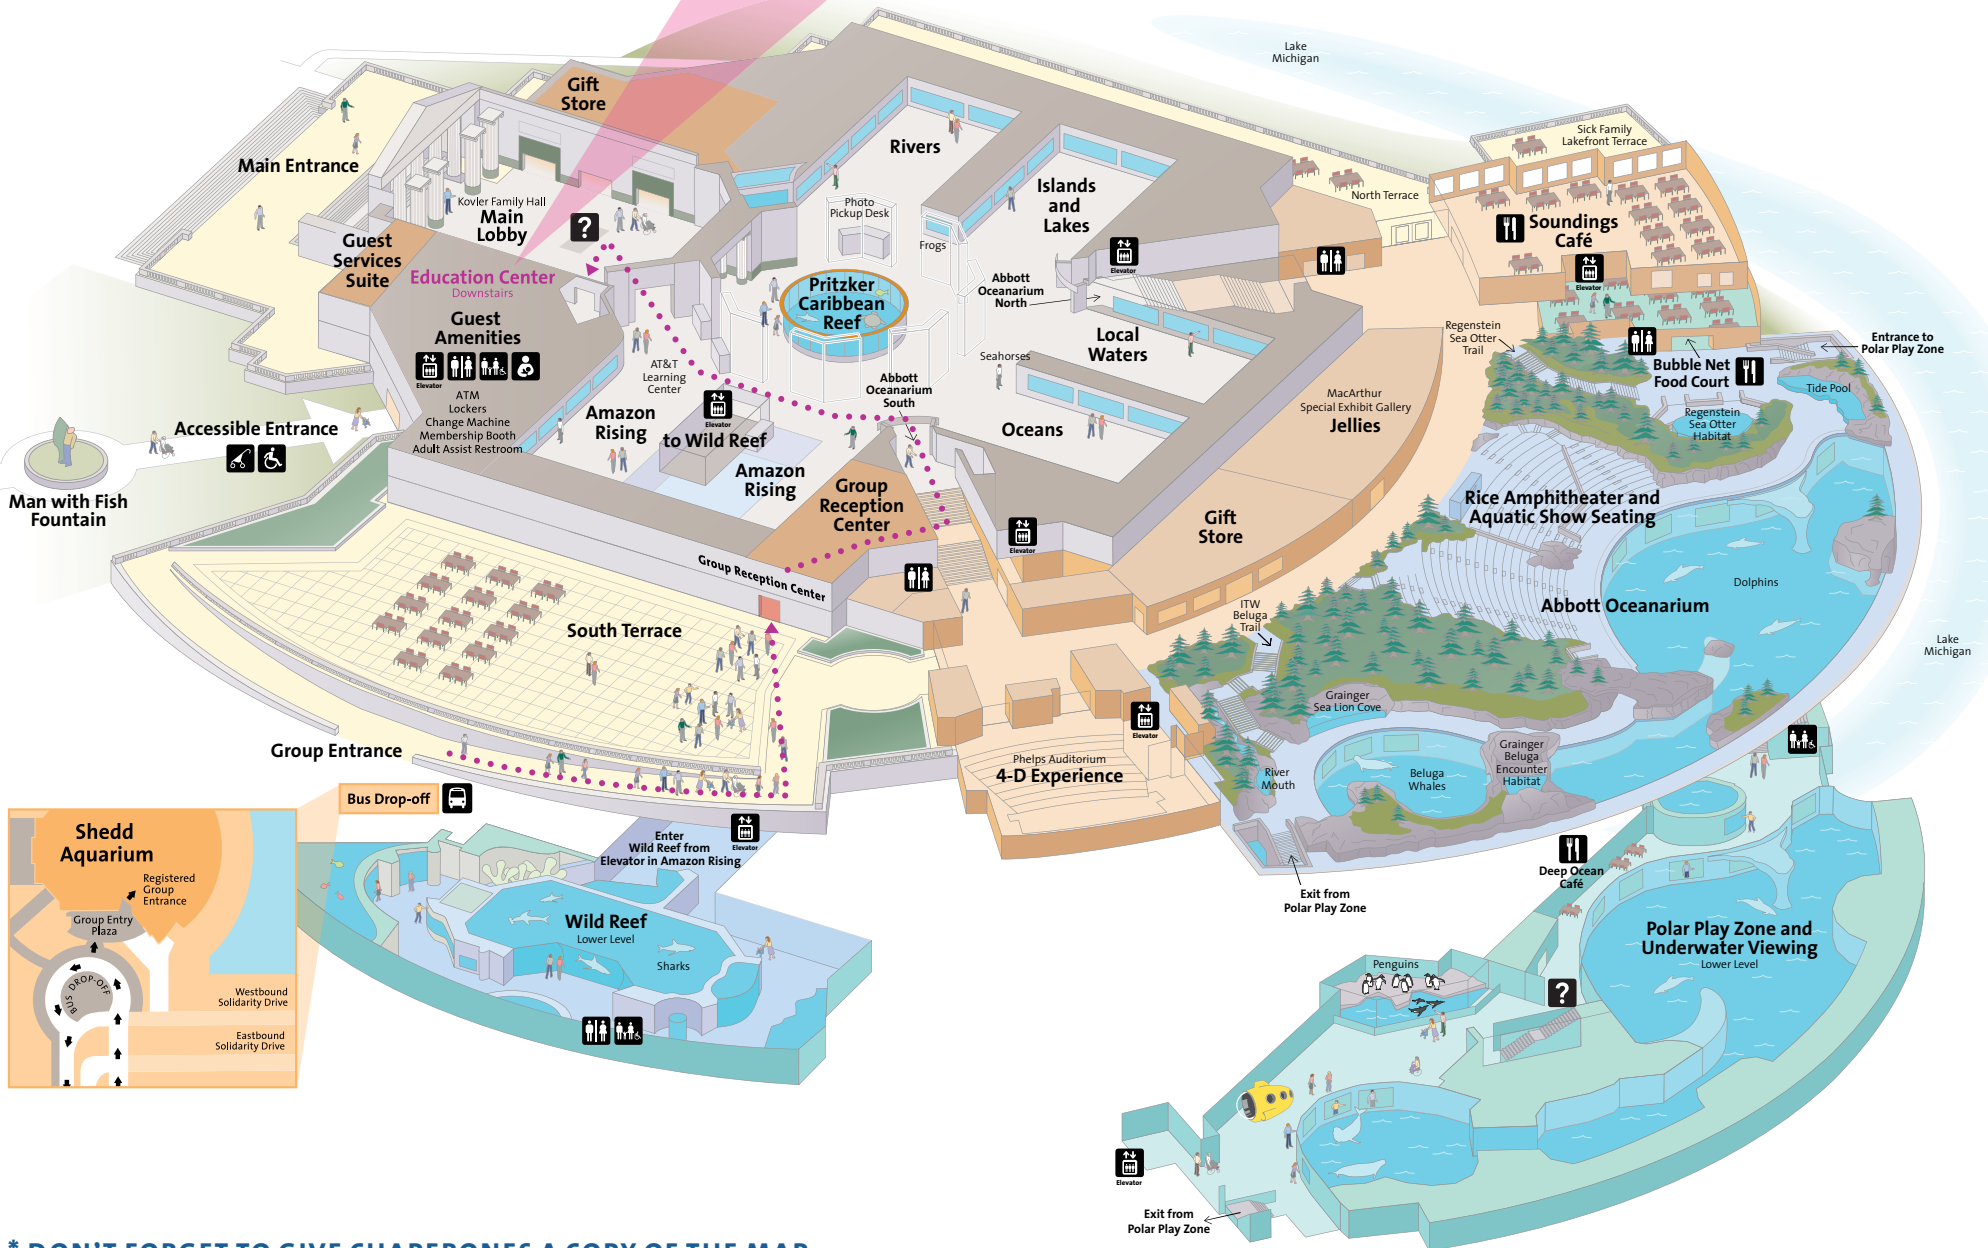

LEGEND

-  Accessible
-  Restrooms
-  Dining
-  Elevators
-  Information

Education Center

- Shedd education learning labs for students
- Group restrooms
- AEC lunchroom
- Marine Munchroom

PLEASE, NO FLASH PHOTOGRAPHY

*** DON'T FORGET TO GIVE CHAPERONES A COPY OF THE MAP.**